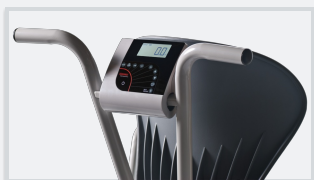

Chair weigher

6802

- ▶ Ergonomically shaped and easy to clean seat
- ▶ Hinged arm- and footrests
- ▶ BMI function
- ▶ Four heavy-duty swivel castors with parking brakes front and rear

Features

- ▶ Ergonomically shaped and easy to clean seat
- ▶ Dimensions seat: 430 x 420 x 80 mm
- ▶ Seat height: approx. 54 cm
- ▶ Hinged arm- and footrests
- ▶ Large LC display with backlight, digit height: 20 mm
- ▶ Energy-saving auto-off function
- ▶ Battery and mains operation 100 - 240 V, 50-60 Hz (included in scope of delivery)
- ▶ Taring function: Placed underlays can be tared
- ▶ Hold function for easy reading of the weight value after weighing
- ▶ BMI function: Automatic calculation of the BMI by entering the body height and the determined weight value
- ▶ Four heavy-duty swivel castors with parking brakes front and rear
- ▶ Units in kg
- ▶ Integrated RS232 and USB interfaces for connecting a PC

Not for delivery to France!

Products

Order number	Approvable	Division	Maximum load
Variation		g	kg
6802.01.402 Chair weigher	No	100	300